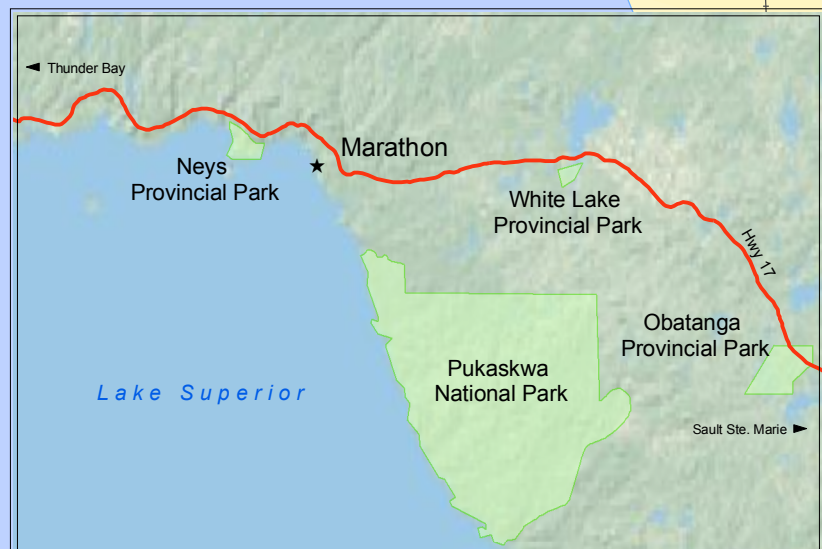

Discover Marathon Ontario

Lake Superior

Legend

- | | |
|----------------------------------|------------------------------------|
| ● 1 Marathon Museum | ● 18 Kingdom Hall |
| ● 2 Pebble Beach | ● 19 Curling Club |
| ● 3 Peninsula Golf Club | ● 20 Marathon Centre Mall |
| ● 4 Penn Lake Park/Campground | ● 21 Marathon Plaza Mall |
| ● 5 Del Earle Neighbourhood Park | ● 22 Superior Place Mall |
| ● 6 Marathon Nordic Ski Facility | ● 23 Canadian Tire |
| ● 7 Recreation Complex | ● 24 Home Hardware |
| ● 8 Library | ● 25 Lakeview Manor B&B |
| ● 9 Town Hall | ● 26 Zero-100 Motor Inn |
| ● 10 Airport | ● 27 Marathon Harbour Inn |
| ● 11 Hospital | ● 28 Travelodge Motel |
| ● 12 Beer Store | ● 29 Police/Fire Station |
| ● 13 LCBO | ● 30 Margaret Twomey Public School |
| ● 14 Catholic Church | ● 31 Holy Saviour School |
| ● 15 Anglican Church | ● 32 Marathon High School |
| ● 16 United Church | ● 33 Peninsula Square |